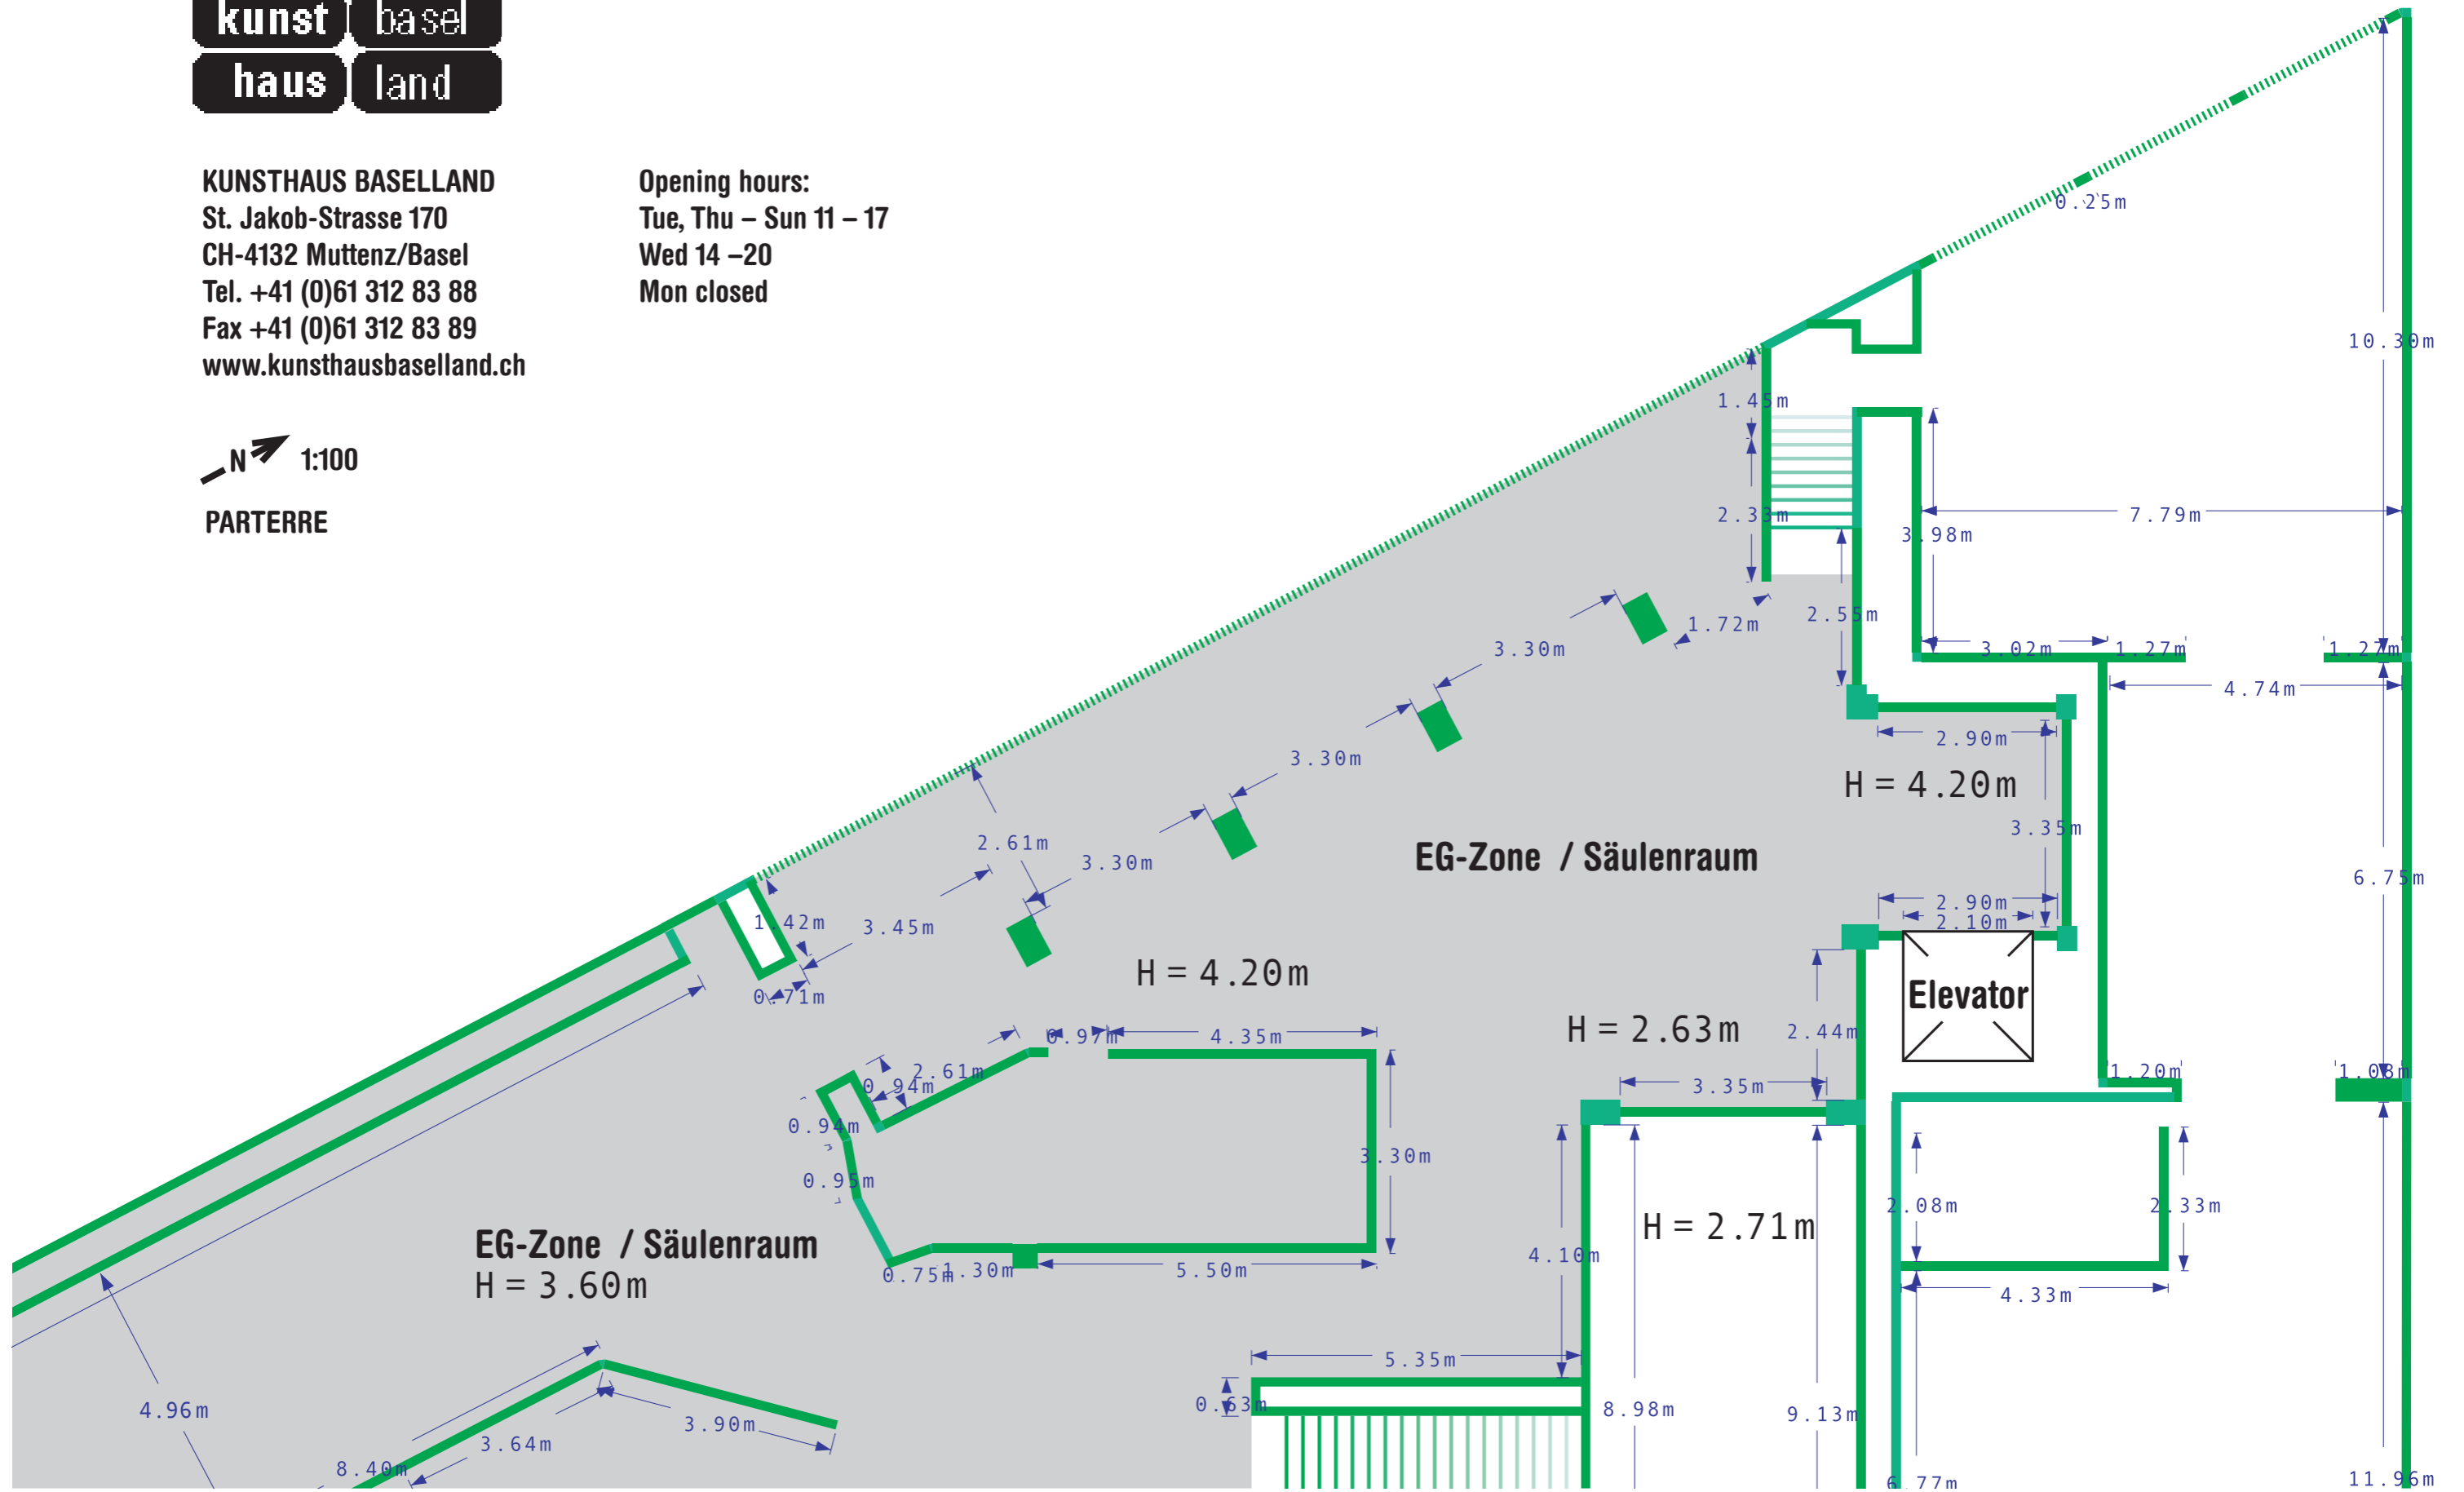

kunst basel
haus land

KUNSTHAUS BASELLAND
St. Jakob-Strasse 170
CH-4132 MuttENZ/Basel
Tel. +41 (0)61 312 83 88
Fax +41 (0)61 312 83 89
www.kunsthausebaselland.ch

Opening hours:
Tue, Thu – Sun 11 – 17
Wed 14 – 20
Mon closed

N ↗ 1:100
PARTERRE